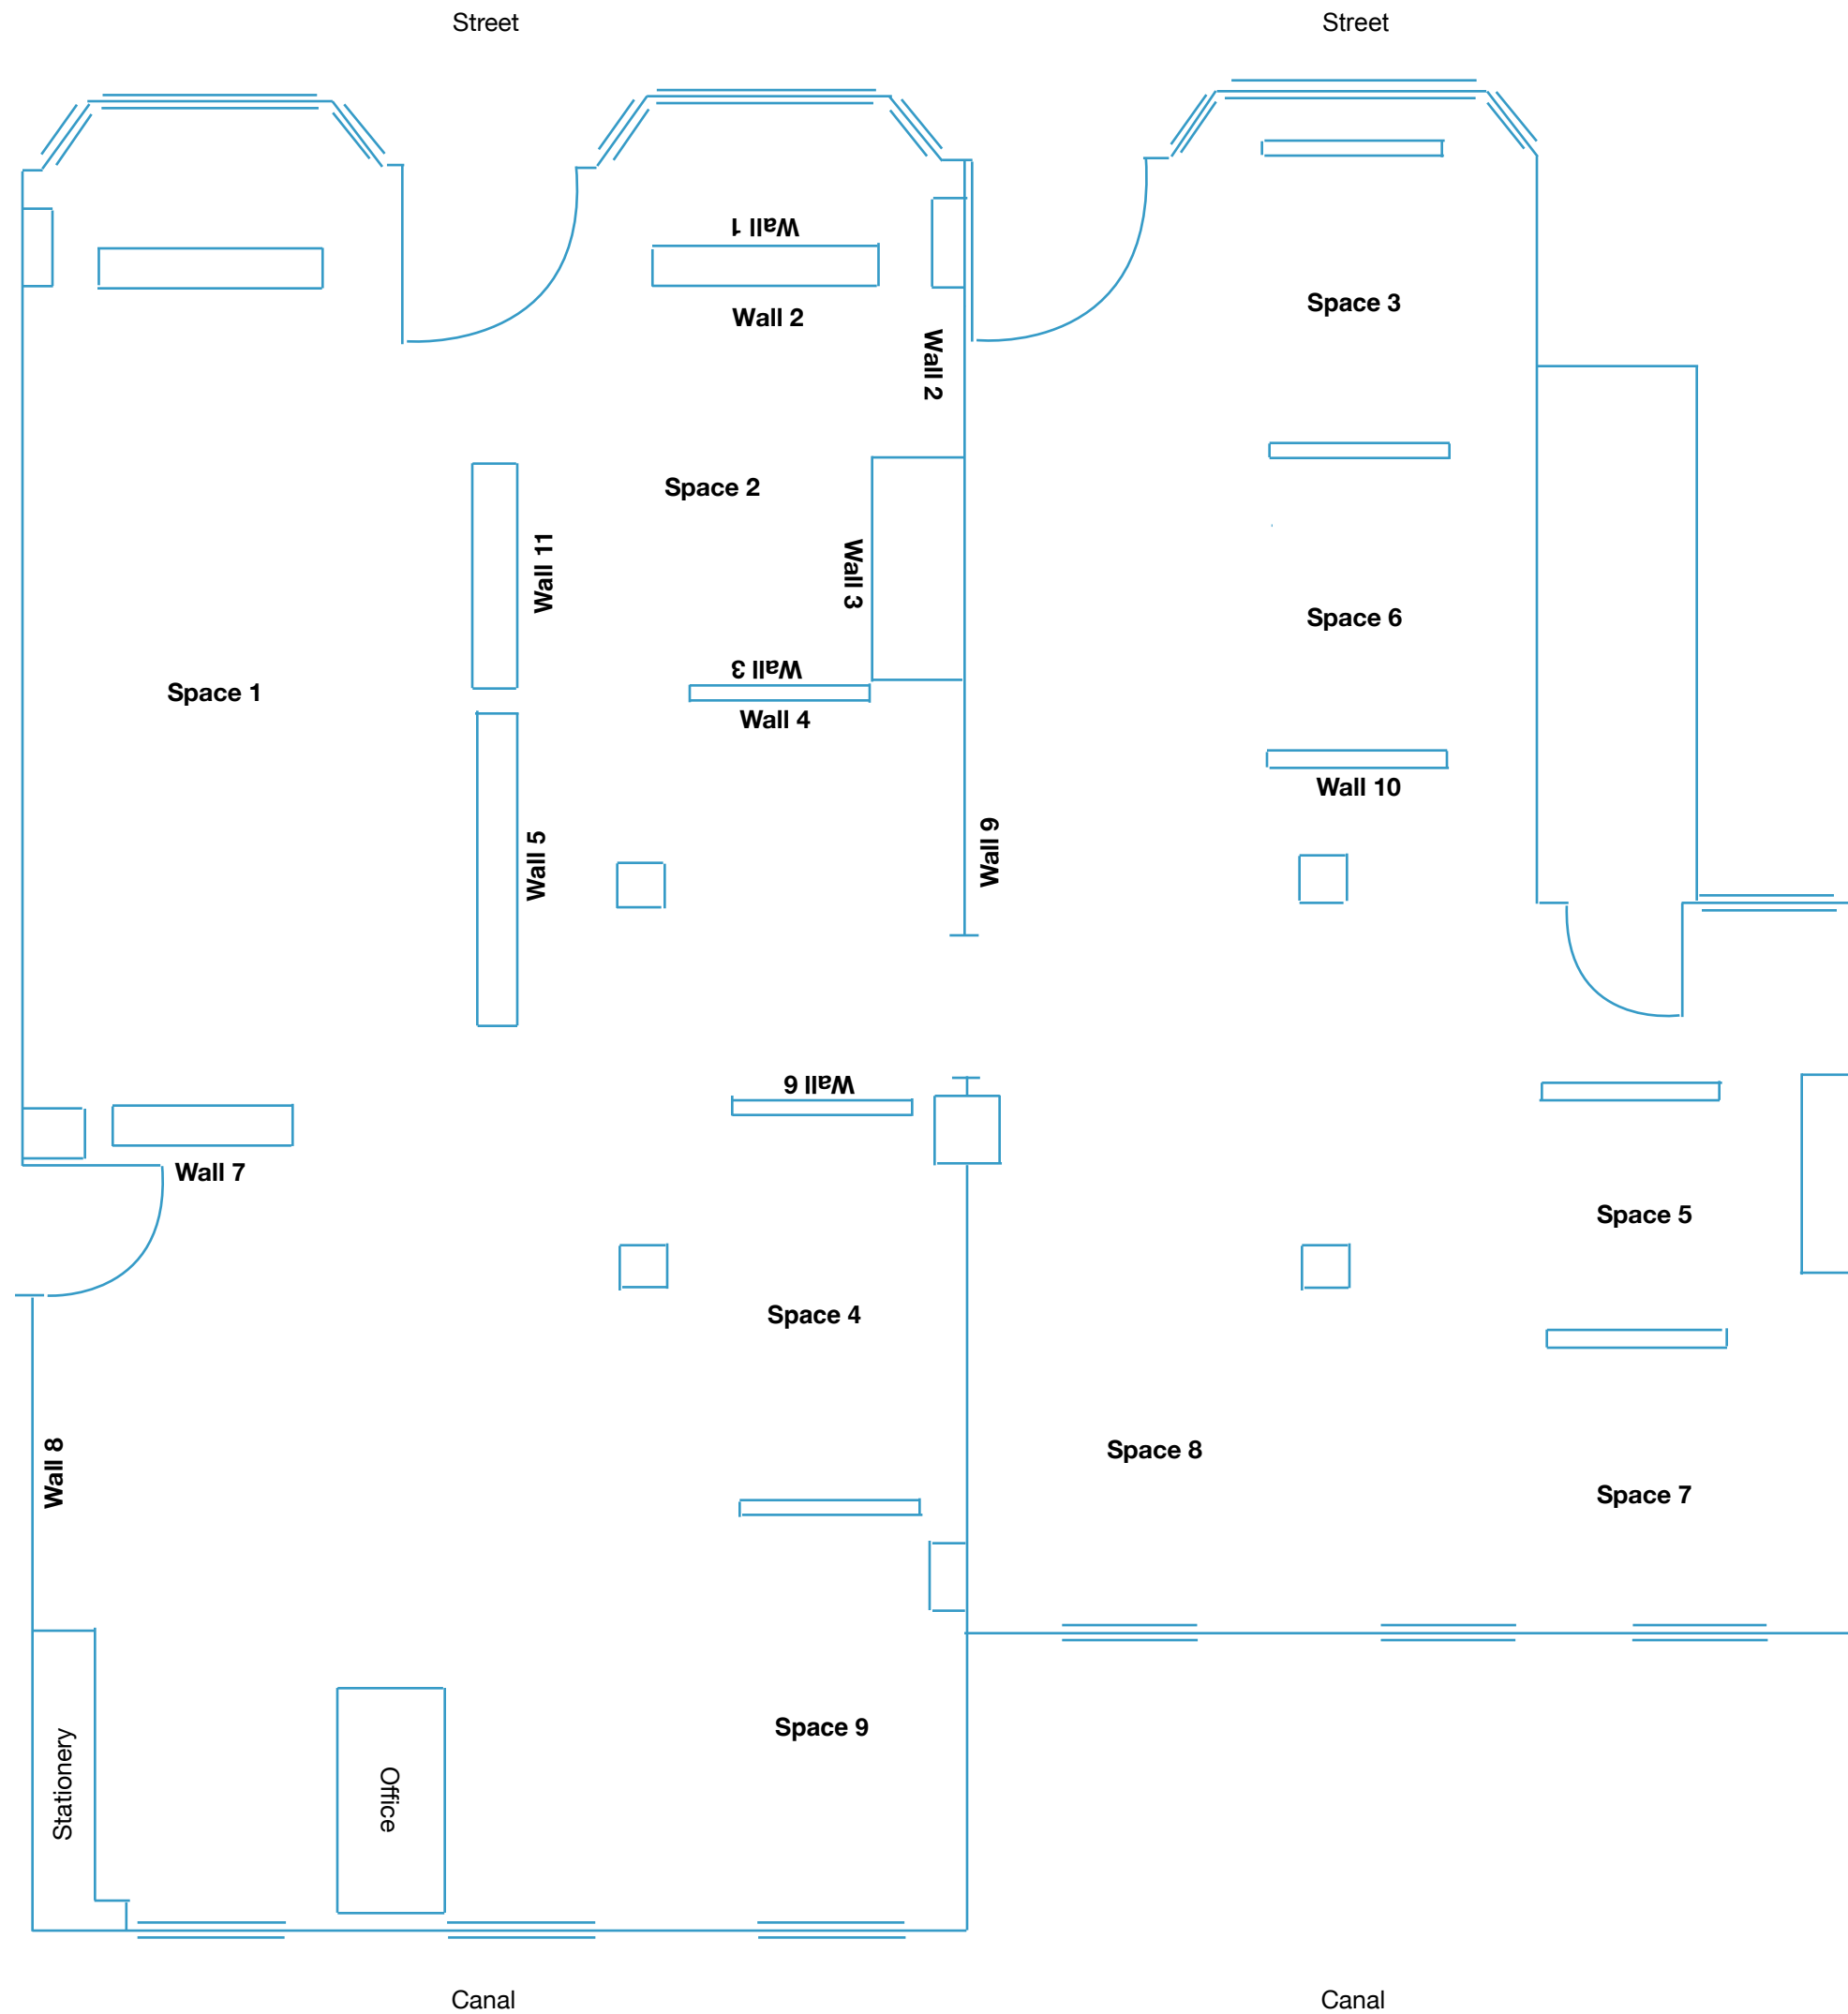

**Canal Street Art Gallery
Floor Plan 2025
23 Canal Street
Bellows Falls, Vermont
canalstreetartgallery.com**

Space 1
148 square feet
42 linear feet
Solo Show exhibition fee: \$770 (\$385)

Space 2
44 square feet
23 linear feet
Solo Show exhibition fee: \$420 (\$210)
Working Artist exhibition fee: \$300

Space 3
48 square feet
28 linear feet
Solo Show exhibition fee: \$500 (\$250)
Working Artist exhibition fee: \$330

Space 4
52 square feet
15 linear feet
Solo Show exhibition fee: \$250 (\$125)
Working Artist exhibition fee: \$350

Space 9
66 square feet
23 linear feet
Solo Show exhibition fee: \$420 (\$210)

Wall 1
5 linear feet
Solo Show exhibition fee: \$92 (\$46)

Wall 2
8 linear feet
Solo Show exhibition fee: \$146 (\$73)

Wall 3
8 linear feet
Solo Show exhibition fee: \$146 (\$73)

Wall 4
4 linear feet
Solo Show exhibition fee: \$73 (\$37)

Wall 5
7 linear feet
Solo Show exhibition fee: \$131 (\$67)

Wall 6
4 linear feet
Solo Show exhibition fee: \$73 (\$37)

Wall 7
4 linear feet
Solo Show exhibition fee: \$73 (\$37)